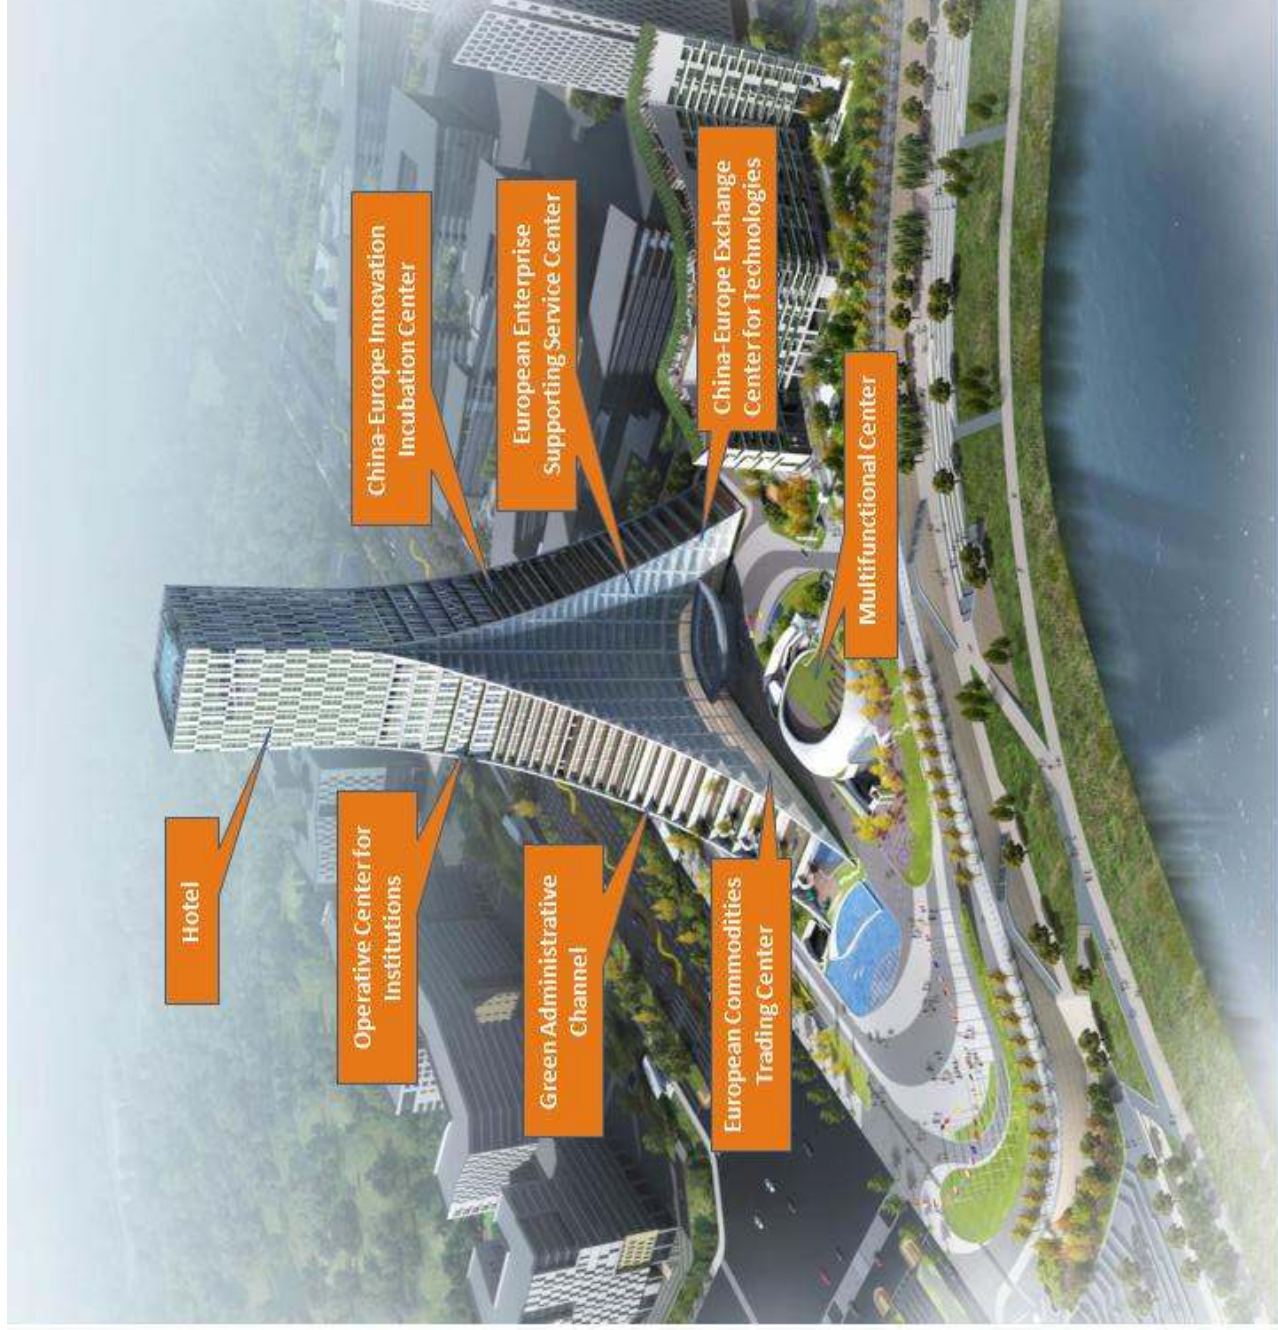

Business & Innovation Centre for China-Europe Cooperation (CCEC)

FIGURES OF EU CENTRE IN CHINA

- Total Area of Structure : 210006m²
- Plot Ratio: 3.98
- Total Height: 192m
- Underground Parking Lots(Unit): 1334
- Directly linked to Metro Line 1
- 15 min. drive to airport

Aerial View Of Design Sketch

6+N Functions

On-site Photo

On-site Photo

**Design
Sketch**

**Design
Sketch**

Entrance Lobby