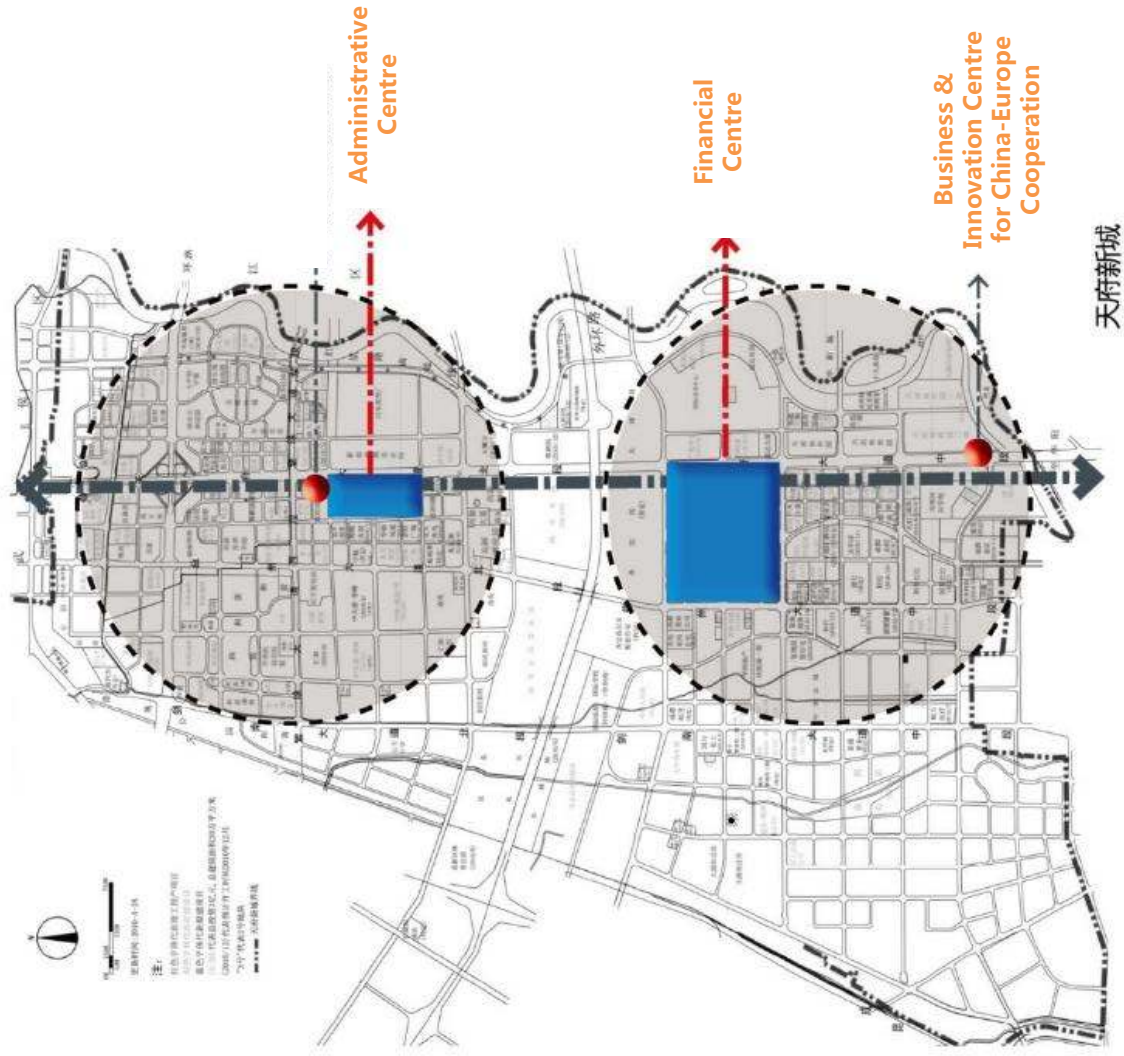

Business & Innovation Centre for China-Europe Cooperation (CCEC)

FIGURES OF EU CENTRE IN CHINA

- Total Area of Structure : 210006m²
- Plot Ratio: 3.98
- Total Height: 192m
- Underground Parking Lots(Unit): 1334
- Directly linked to Metro Line 1
- 15 min. drive to airport

Aerial View Of Design Sketch

6+N Functions

On-site Photo

On-site Photo

**Design
Sketch**

**Design
Sketch**

Entrance Lobby